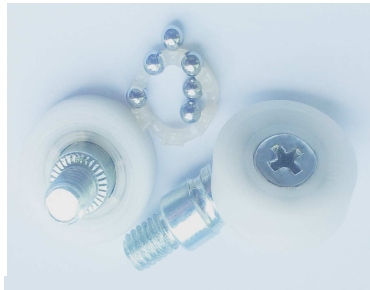

**KASROW**

*A Professional Cash Drawer Manufacturer & Exporter*

**→ KS-410 Heavy Duty Cash Drawer**

- 410(W)x420(D)x100(H) mm
- Adjustable For 4.5.6.8 Bills / 5.8 Coins
- 3-position lock, 2 media slots
- Voltage 6V/9V/12V/24V, Cable: 100cm length
- Thick gauge cold rolled steel & SECC
- Epson standard RJ11/RJ12 connector
- Removable Cash & Coin tray
- Adjustable metal wire gripper for 4, 5 or 6
- Different or unified code key lock
- Durable mute ball bearing slides

**Be able to custom / OEM / ODM**

**KS-410 SPECIFICATIONS**

|                           |   |
|---------------------------|---|
| Model Number              | KS-410  |
| <b>Physical</b>           |   |
| Dimension                 | 410(W)x420(D)x100(H) mm / 16.1(W) x 16.5(D) x 3.9(H) inch                           |
| Construction              | All metal construction  |
| Finish                    | Textured hybrid power coat  |
| Color                     | Black, beige and custom type  |
| Roller                    | Polyurethane for smooth operation   |
| <b>Cash Tray (insert)</b> |   |
| Construction              | Shatter-resistant plastic   |
| Currency Layout           | 4,5,6,8-Bill Metal Wire Grippers, 4,5,6,7,8 adjustable coin slots                   |
| Media Slots               | 2   |
| <b>Operation</b>          |   |
| Lock                      | 3-position lock/4 functions: Locked open/closed, manual open, electronically driven |
| Interface                 | RJ11, RJ12, RS232, USB, DC φ 2.5/3.5 Jack, custom type                              |
| Micro Switch              | Cash drawer status micro switch   |
| Accessories               | USB trigger, Serial interface trigger   |
| <b>Packing Details</b>    |   |
| Model Number              | KS-410  |
| Net Weight                | 8.0 (kg)  |
| Gross Weight              | 9.0 (kg)  |
| Carton Size               | 475x465x165 (mm)  |